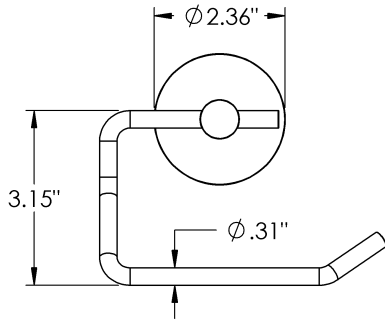

Product Type

Single

Material

Brass

Product Style

Hooded | Ring

Baha - Toilet Paper Holder

MECHANICAL DATA