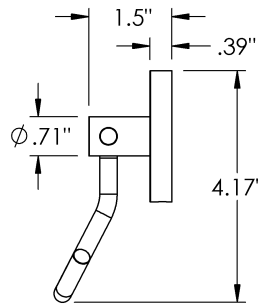

Product Type

Single

Material

Brass

Product Style

Hooded | Ring

Baha - Toilet Paper Holder

MECHANICAL DATA

INSTALLATION

Includes stainless steel screws to install into adequate structural blocking

HARDWARE

Quantity : 2

Quantity : 2

Quantity : 1

PRODUCT FAMILY