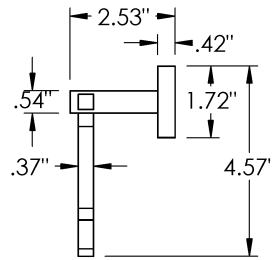

Product Type

Single

Material

Brass

Product Style

Hooded | Ring

Bora - Toilet Paper Holder

MECHANICAL DATA

INSTALLATION

Includes stainless steel screws to install into adequate structural blocking

HARDWARE

Quantity : 2

Quantity : 2

Quantity : 1

PRODUCT FAMILY