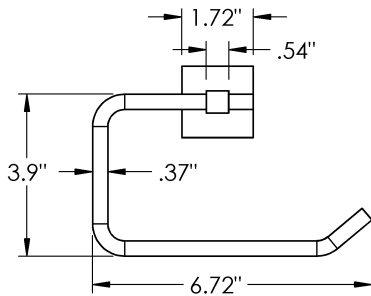

Product Type

Single

Material

Brass

Product Style

Hooded | Ring

Bora - Toilet Paper Holder

MECHANICAL DATA

INSTALLATION

Includes stainless steel screws to install into adequate structural blocking

HARDWARE

Quantity : 2

Quantity : 2

Quantity : 1

PRODUCT FAMILY