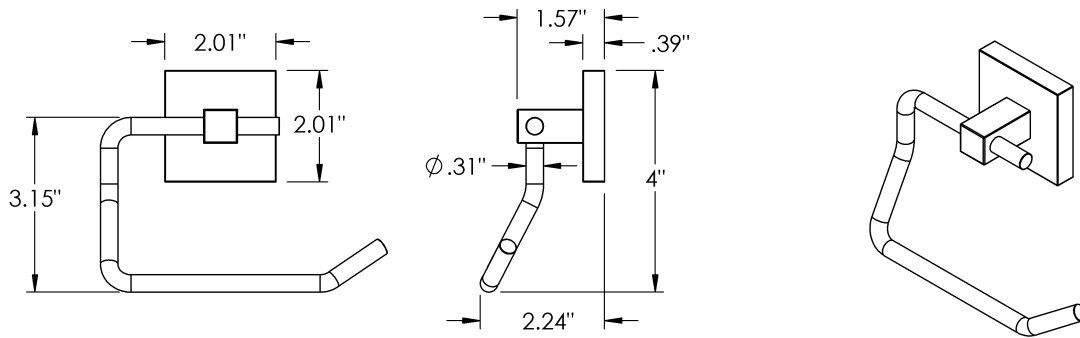

Product Type

Single

Material

Brass

Product Style

Hooded | Ring

Edo - Toilet Paper Holder

MECHANICAL DATA

INSTALLATION

Includes stainless steel screws to install into adequate structural blocking

HARDWARE

Quantity : 2

Quantity : 2

Quantity : 1

PRODUCT FAMILY