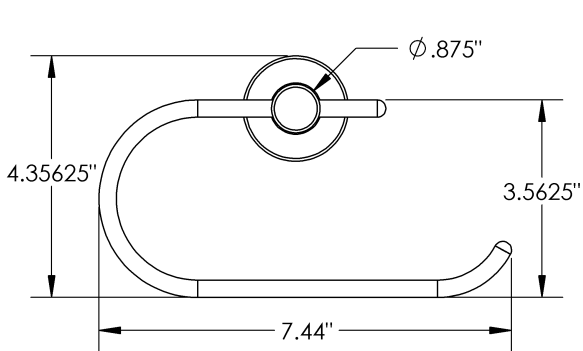

Product Type	Material	Product Style
Single	Metal	Hooded Ring

MECHANICAL DATA

INSTALLATION

Includes stainless steel screws to install into adequate structural blocking

HARDWARE

Quantity : 2

Quantity : 2

Quantity : 1