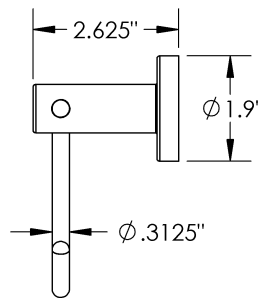

Product Type	Material	Product Style
Single	Metal	Hooded Ring

MECHANICAL DATA

INSTALLATION

Includes stainless steel screws to install into adequate structural blocking

HARDWARE

Quantity : 2

Quantity : 2

Quantity : 1