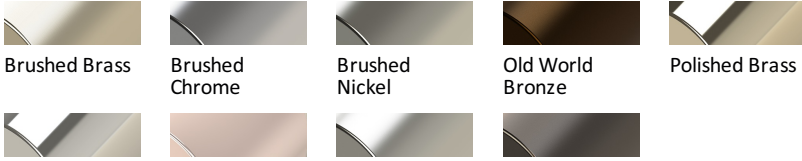

ABBREVIATION LEGEND

Standard Finish

Chrome Matte Black Satin

Custom Finish

Brushed Brass Brushed Chrome Brushed Nickel Old World Bronze Polished Brass

Polished Nickel Rose Gold Satin Nickel Venetian Bronze

Product Type

Single

Material

Brass

Product Style

Hooded | Ring

Lize - Toilet Paper Holder

MECHANICAL DATA