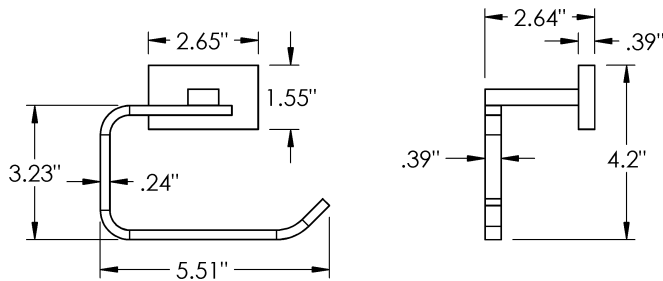

Product Type

Single

Material

Brass

Product Style

Hooded | Ring

Lize - Toilet Paper Holder

MECHANICAL DATA

INSTALLATION

Includes stainless steel screws to install into adequate structural blocking

HARDWARE

Quantity : 2

Quantity : 2

Quantity : 1

PRODUCT FAMILY