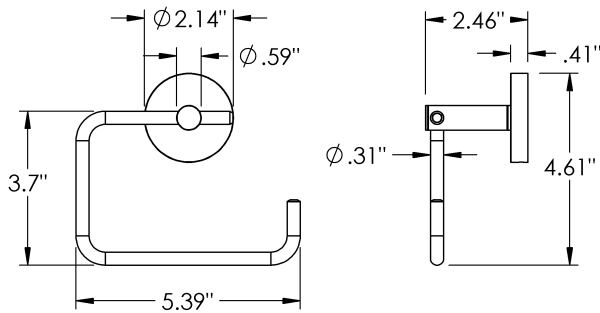

Product Type

Single

Material

Brass

Product Style

Hooded | Ring

Nikko - Toilet Paper Holder

MECHANICAL DATA

INSTALLATION

Includes stainless steel screws to install into adequate structural blocking

HARDWARE

Quantity : 2

Quantity : 2

Quantity : 1

PRODUCT FAMILY