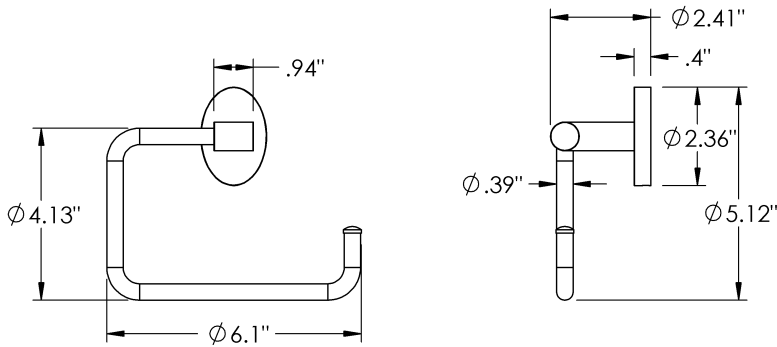

Product Type

Single

Material

Brass

Product Style

Hooded | Ring

Nubra - Toilet Paper Holder

MECHANICAL DATA

INSTALLATION

Includes stainless steel screws to install into adequate structural blocking

HARDWARE

Quantity : 2

Quantity : 2

Quantity : 1

PRODUCT FAMILY