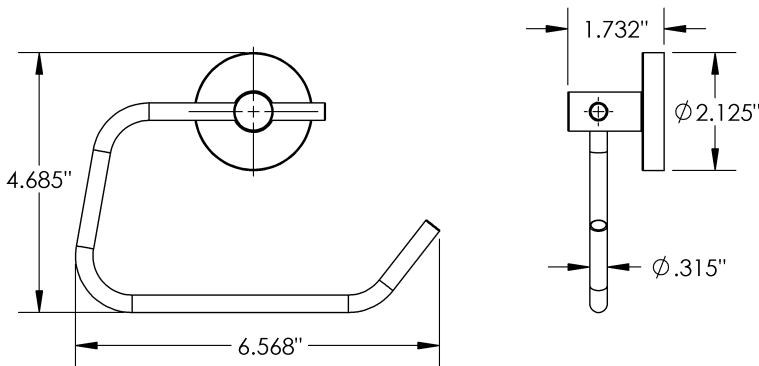

Product Type

Single

Material

Metal

Product Style

Hooded | Ring

Siple - Toilet Paper Holder

MECHANICAL DATA