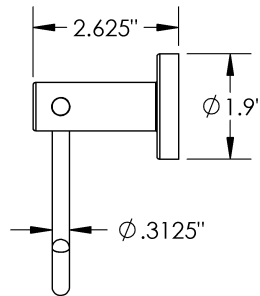

Product Type

Single

Material

Metal

Product Style

Hooded | Ring

Stor - Toilet Paper Holder

MECHANICAL DATA