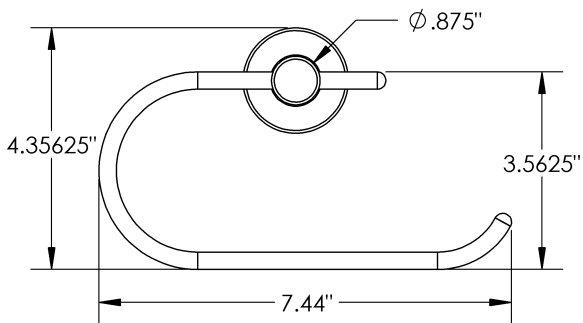

Product Type

Single

Material

Metal

Product Style

Hooded | Ring

Stor - Toilet Paper Holder

MECHANICAL DATA

INSTALLATION

Includes stainless steel screws to install into adequate structural blocking

HARDWARE

Quantity : 2

Quantity : 2

Quantity : 1

PRODUCT FAMILY