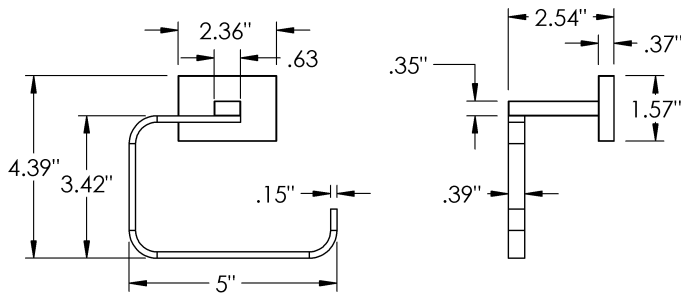

Product Type	Material	Product Style
Single	Brass	Ring

MECHANICAL DATA

Troy - Toilet Paper Holder

INSTALLATION

Includes stainless steel screws to install into adequate structural blocking

HARDWARE

Quantity : 2