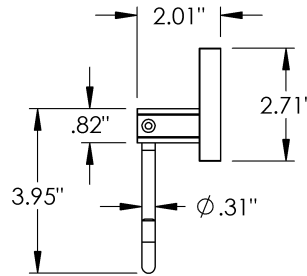

Product Type

Single

Material

Brass

Product Style

Hooded | Ring

Vega - Toilet Paper Holder

MECHANICAL DATA

INSTALLATION

Includes stainless steel screws to install into adequate structural blocking

HARDWARE

Quantity : 2

Quantity : 2

Quantity : 1

PRODUCT FAMILY