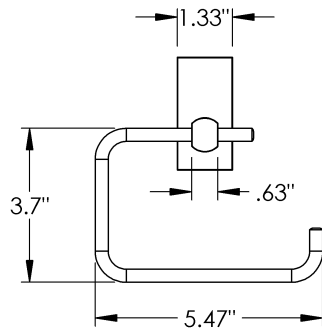

Product Type

Single

Material

Brass

Product Style

Hooded | Ring

Vega - Toilet Paper Holder

MECHANICAL DATA

INSTALLATION

Includes stainless steel screws to install into adequate structural blocking

HARDWARE

Quantity : 2

Quantity : 2

Quantity : 1

PRODUCT FAMILY