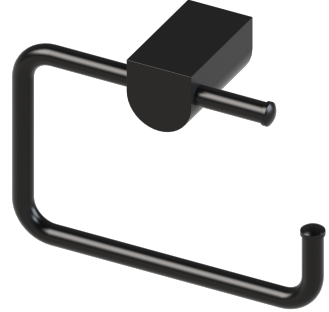

Product Type

Single

Material

Brass

Product Style

Hooded | Ring

Way - Toilet Paper Holder

MECHANICAL DATA

INSTALLATION

Includes stainless steel screws to install into adequate structural blocking

HARDWARE

Quantity : 2

Quantity : 2

Quantity : 1

PRODUCT FAMILY