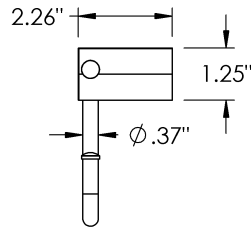

Product Type

Single

Material

Brass

Product Style

Hooded | Ring

Way - Toilet Paper Holder

MECHANICAL DATA

INSTALLATION

Includes stainless steel screws to install into adequate structural blocking

HARDWARE

Quantity : 2

Quantity : 2

Quantity : 1

PRODUCT FAMILY