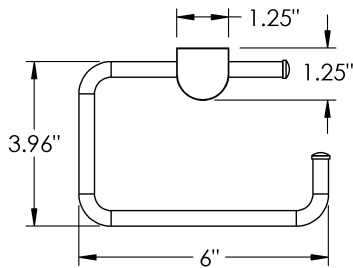

Product Type

Single

Material

Brass

Product Style

Hooded | Ring

Way - Toilet Paper Holder

MECHANICAL DATA