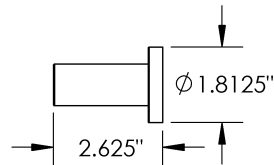

Single

Material

Metal

Product Style

Standard

MECHANICAL DATA

Amber - Toilet Paper Holder

INSTALLATION