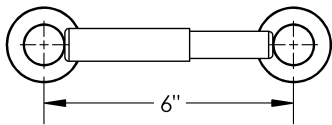

Single

Material

Metal

Product Style

Standard

MECHANICAL DATA

Amber - Toilet Paper Holder

INSTALLATION

Includes stainless steel screws to install into adequate structural blocking

HARDWARE

Quantity : 4

Quantity : 4

Quantity : 1

PRODUCT FAMILY