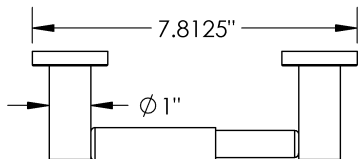

Single

Material

Metal

Product Style

Standard

MECHANICAL DATA

Amber - Toilet Paper Holder

INSTALLATION

Includes stainless steel screws to install into adequate structural blocking

HARDWARE

Quantity : 4

Quantity : 4

Quantity : 1

PRODUCT FAMILY