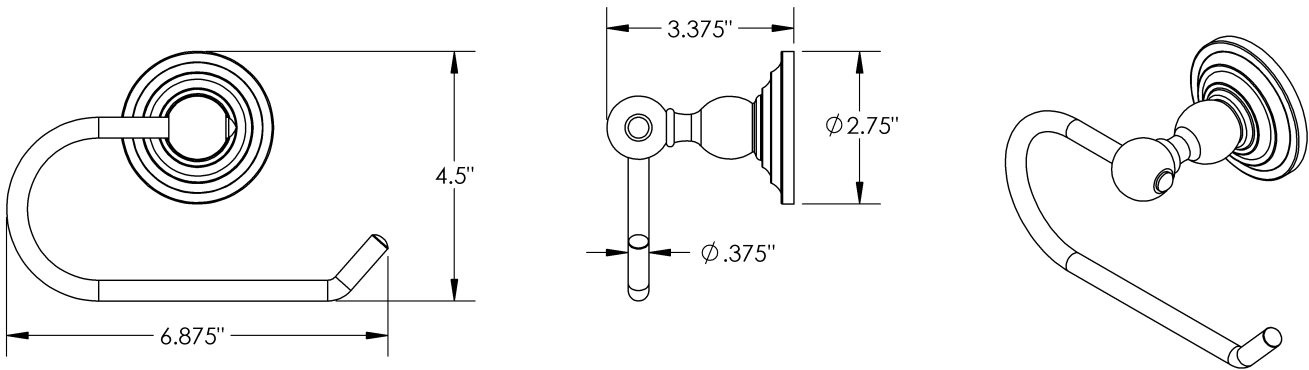

Product Type

Single

Material

Zinc Alloy | Metal

Product Style

Standard | Ring

Arc - Toilet Paper Holder

MECHANICAL DATA

INSTALLATION

Includes stainless steel screws to install into adequate structural blocking

HARDWARE

Quantity : 4

Quantity : 4

Quantity : 1

PRODUCT FAMILY