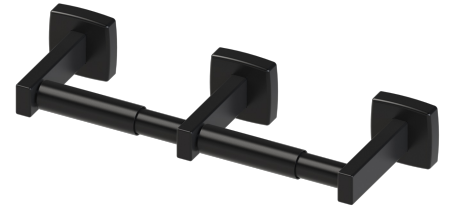

EL YOKU

ABBREVIATION LEGEND

Standard Finish

Chrome Matte Black Satin

Custom Finish

Brushed Brass Brushed Chrome Brushed Nickel Old World Bronze Polished Brass

Polished Nickel Rose Gold Satin Nickel Venetian Bronze

Product Type | Single | Dual
Material | Stainless Steel
Product Style | Standard

Jeju - Toilet Paper Holder

MECHANICAL DATA

INSTALLATION

Includes stainless steel screws to install into adequate structural blocking