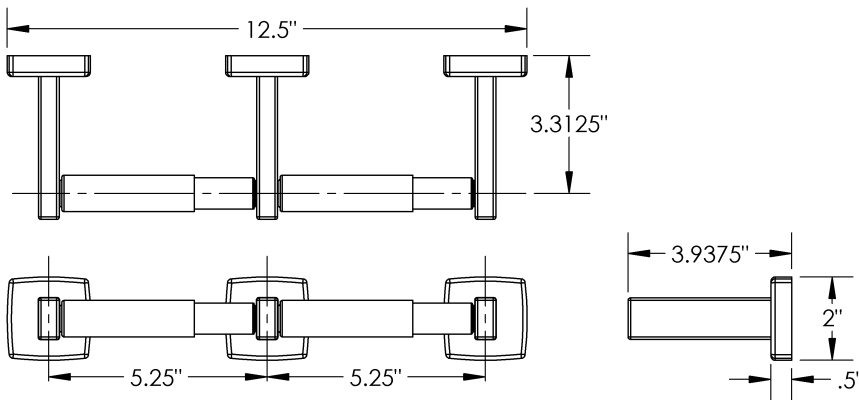

Product Type | Single | Dual
Material | Stainless Steel
Product Style | Standard

Jeju - Toilet Paper Holder

MECHANICAL DATA

INSTALLATION

Includes stainless steel screws to install into adequate structural blocking