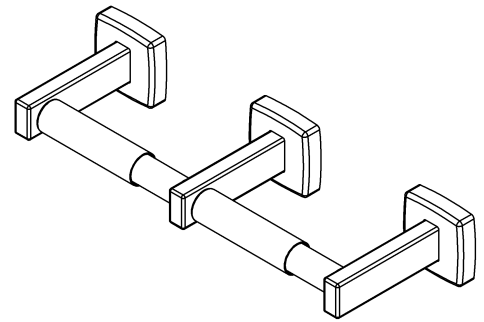

EL YOKU

ABBREVIATION LEGEND

Standard Finish

Chrome Matte Black Satin

Custom Finish

Brushed Brass Brushed Chrome Brushed Nickel Old World Bronze Polished Brass

Polished Nickel Rose Gold Satin Nickel Venetian Bronze

Product Type | Single | Dual
Material | Stainless Steel
Product Style | Standard

Jeju - Toilet Paper Holder

MECHANICAL DATA

INSTALLATION

Includes stainless steel screws to install into adequate structural blocking