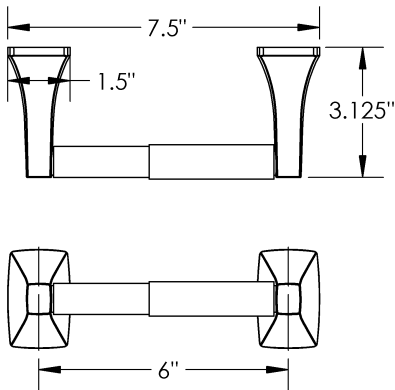

Single

Material

Zinc Alloy

Product Style

Standard

Hugo - Toilet Paper Holder

MECHANICAL DATA

INSTALLATION

Includes stainless steel screws to install into adequate structural blocking

HARDWARE

Quantity : 4

Quantity : 4

Quantity : 1

PRODUCT FAMILY