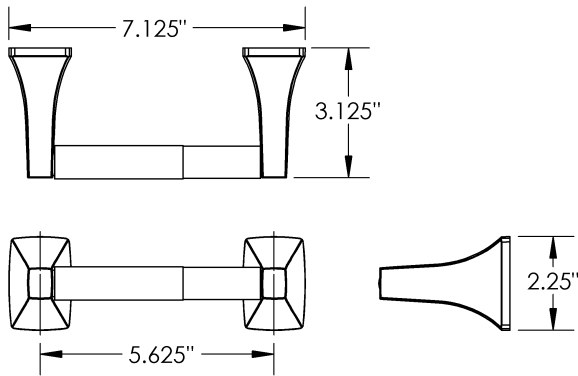

Single

Material

Zinc Alloy

Product Style

Standard

MECHANICAL DATA

INSTALLATION

Includes stainless steel screws to install into adequate structural blocking