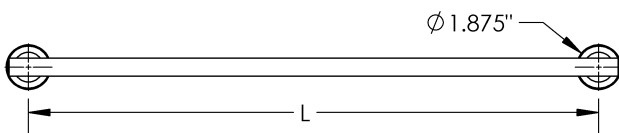

Aater - Towel Bar

Length

18" | 24" | 30"

Diameter

8"

Material

Metal

MECHANICAL DATA