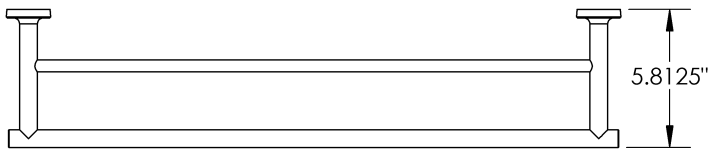

Aater - Towel Bar

Length

18" | 24" | 30"

Diameter

8"

Material

Metal

MECHANICAL DATA