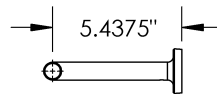

Aater - Towel Bar

Length

18" | 24" | 30"

Diameter

8"

Material

Metal

MECHANICAL DATA