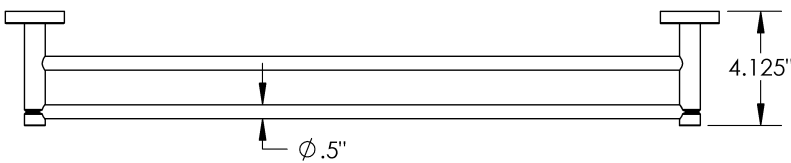

MECHANICAL DATA