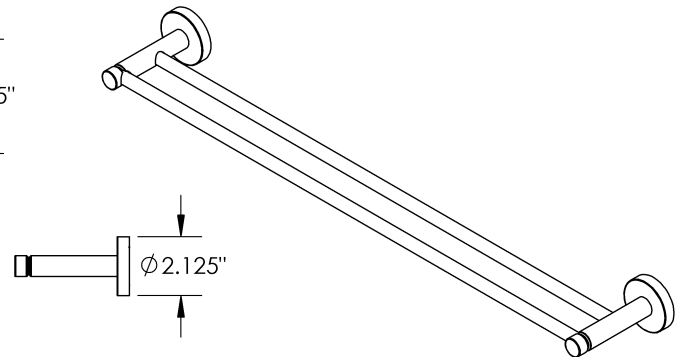

MECHANICAL DATA