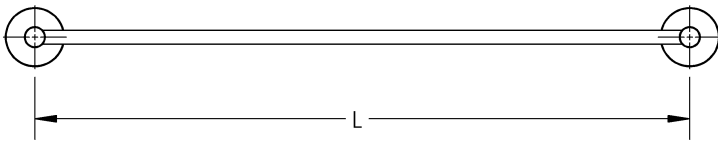

MECHANICAL DATA