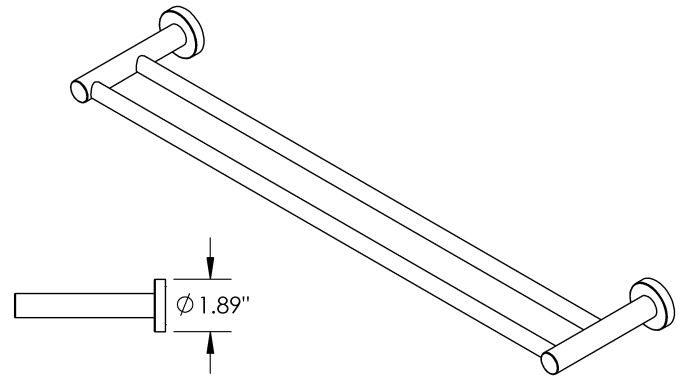

Length
18" | 24"

Diameter
6"

Material
Metal

Stor - Towel Bar

MECHANICAL DATA

INSTALLATION

Includes stainless steel screws to install into adequate structural blocking

HARDWARE