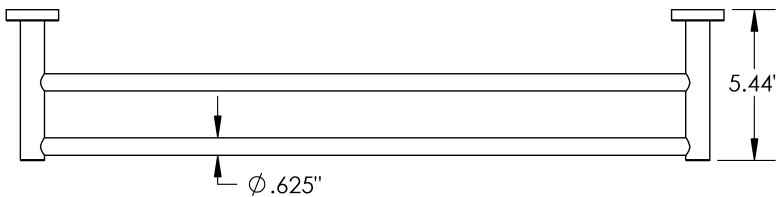

Length
18" | 24"

Diameter
6"

Material
Metal

Stor - Towel Bar

MECHANICAL DATA

INSTALLATION

Includes stainless steel screws to install into adequate structural blocking

HARDWARE