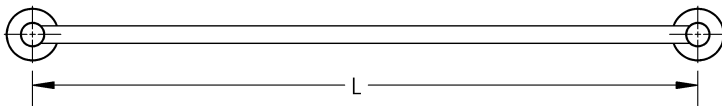

Length
18" | 24"

Diameter
6"

Material
Metal

Stor - Towel Bar

MECHANICAL DATA

INSTALLATION

Includes stainless steel screws to install into adequate structural blocking

HARDWARE