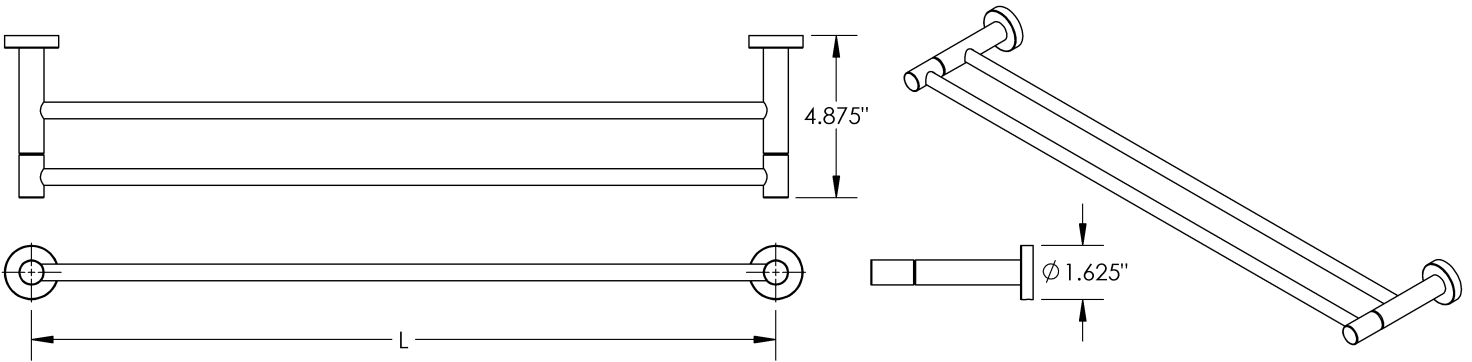

Length	Diameter	Material
18" 24"	7"	Metal

Tino - Towel Bar

MECHANICAL DATA

INSTALLATION

Includes stainless steel screws to install into adequate structural blocking

HARDWARE

Quantity : 4

Quantity : 4