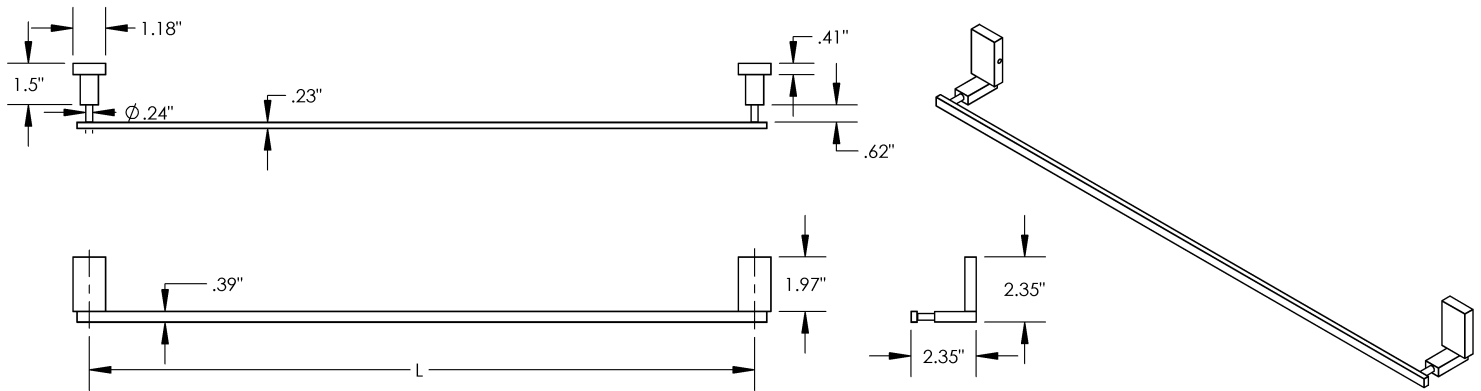

Length
18" | 24"

Material
Brass

Alta - Towel Bar

MECHANICAL DATA

INSTALLATION

Includes stainless steel screws to install into adequate structural blocking

HARDWARE

Quantity : 4