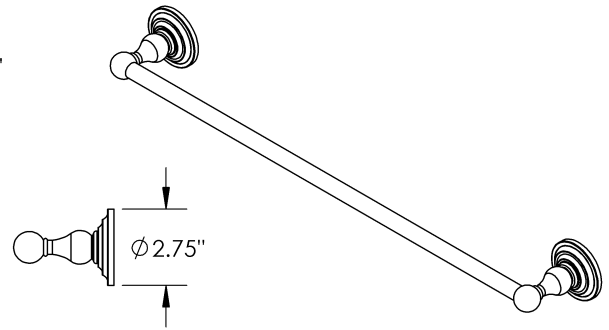

Length

18" | 24" | 30" | 32"

Diameter

6"

Material

Zinc Alloy

Arc - Towel Bar

MECHANICAL DATA

INSTALLATION

Includes stainless steel screws to install into adequate structural blocking

HARDWARE

Quantity : 4

Quantity : 4

Quantity : 1

PRODUCT FAMILY