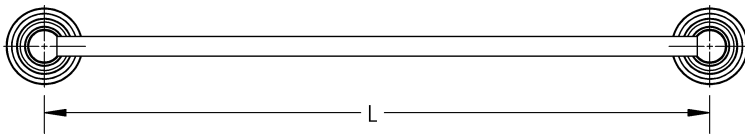

Length

18" | 24" | 30" | 32"

Diameter

6"

Material

Zinc Alloy

Arc - Towel Bar

MECHANICAL DATA

INSTALLATION

Includes stainless steel screws to install into adequate structural blocking

HARDWARE

Quantity : 4

Quantity : 4

Quantity : 1

PRODUCT FAMILY