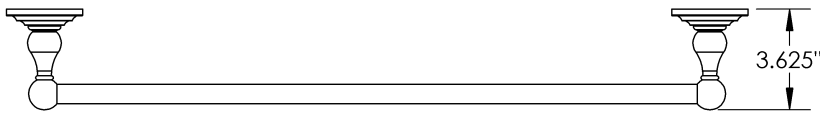

Length

18" | 24" | 30" | 32"

Diameter

6"

Material

Zinc Alloy

Arc - Towel Bar

MECHANICAL DATA

INSTALLATION

Includes stainless steel screws to install into adequate structural blocking

HARDWARE

Quantity : 4

Quantity : 4

Quantity : 1

PRODUCT FAMILY