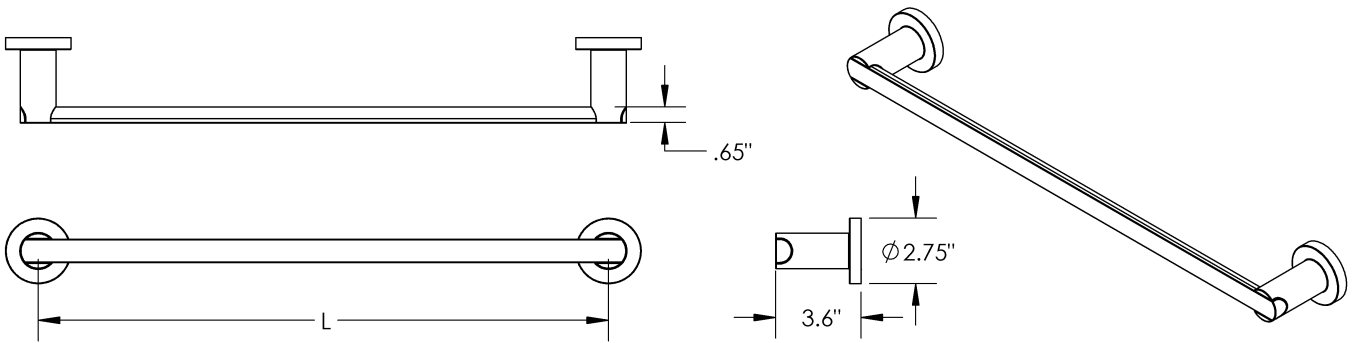

Length	Diameter	Material
24"	6"	Zinc Alloy

Capri - Towel Bar

MECHANICAL DATA

INSTALLATION

Includes stainless steel screws to install into adequate structural blocking

HARDWARE

Quantity : 4

Quantity : 4