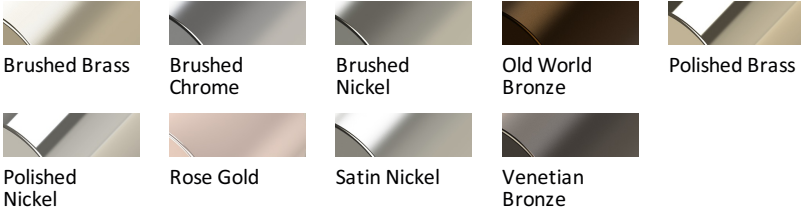

ABBREVIATION LEGEND

Standard Finish

Chrome Matte Black Satin

Custom Finish

Brushed Brass Brushed Chrome Brushed Nickel Old World Bronze Polished Brass
Polished Nickel Rose Gold Satin Nickel Venetian Bronze

Length	Diameter	Material
24"	6"	Zinc Alloy

Capri - Towel Bar

MECHANICAL DATA

INSTALLATION

Includes stainless steel screws to install into adequate structural blocking

HARDWARE

Quantity : 4

Quantity : 4