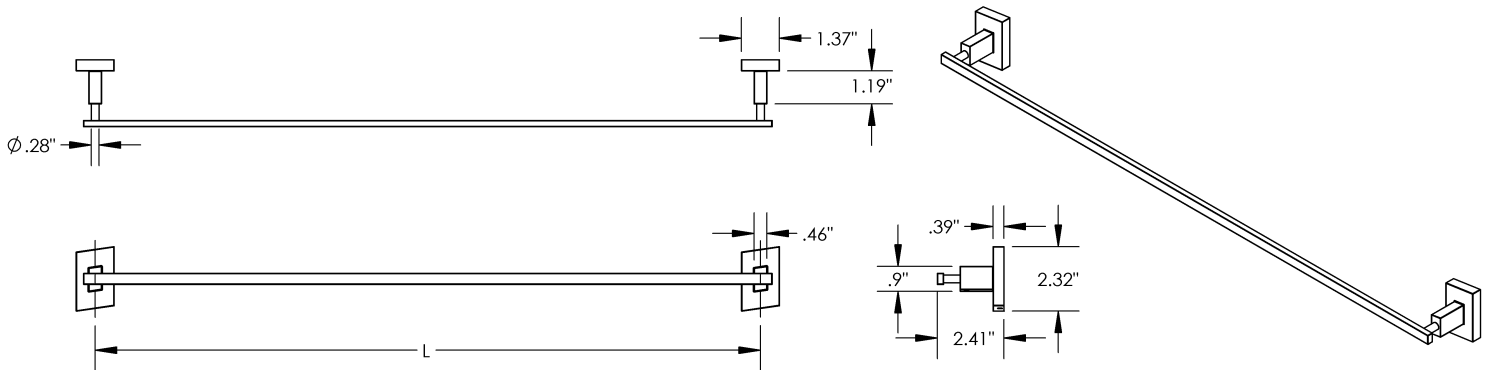

Length
18" | 24"

Material
Brass

MECHANICAL DATA

INSTALLATION

Includes stainless steel screws to install into adequate structural blocking

HARDWARE

Quantity : 4

Quantity : 4