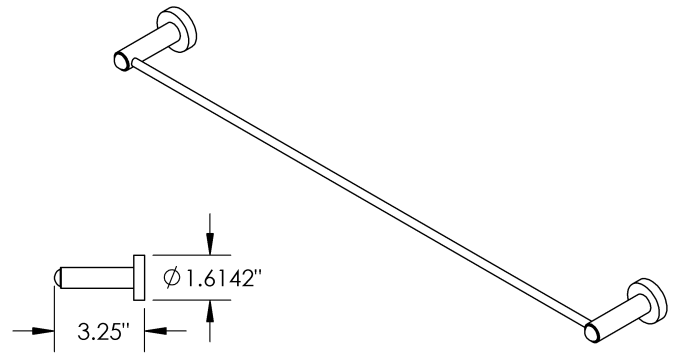

Brushed Nickel

Old World Bronze

Polished Brass

Polished Nickel

Rose Gold

Satin Nickel

Venetian Bronze

Length
18" | 24"

Material
Brass

Finn - Towel Bar

MECHANICAL DATA

INSTALLATION

Includes stainless steel screws to install into adequate structural blocking

HARDWARE

Quantity : 4

Quantity : 4