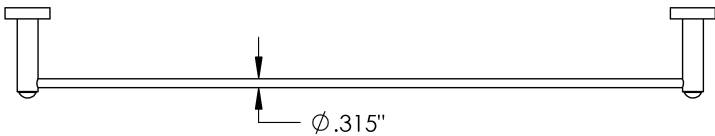

Brushed Nickel

Old World Bronze

Polished Brass

Polished Nickel

Rose Gold

Satin Nickel

Venetian Bronze

Length
18" | 24"

Material
Brass

Finn - Towel Bar

MECHANICAL DATA

INSTALLATION

Includes stainless steel screws to install into adequate structural blocking

HARDWARE

Quantity : 4

Quantity : 4