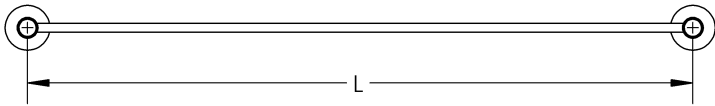

Brushed Nickel

Old World Bronze

Polished Brass

Polished Nickel

Rose Gold

Satin Nickel

Venetian Bronze

Length
18" | 24"

Material
Brass

Finn - Towel Bar

MECHANICAL DATA

INSTALLATION

Includes stainless steel screws to install into adequate structural blocking

HARDWARE

Quantity : 4

Quantity : 4