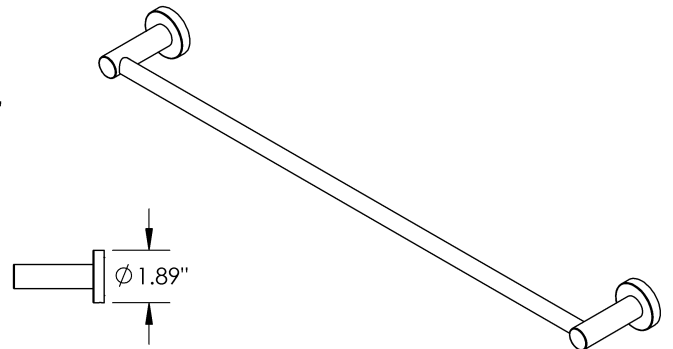

Length	Diameter	Material
18" 24"	6"	Metal

Gasa - Towel Bar

MECHANICAL DATA

INSTALLATION

Includes stainless steel screws to install into adequate structural blocking

HARDWARE

Quantity : 4

Quantity : 4