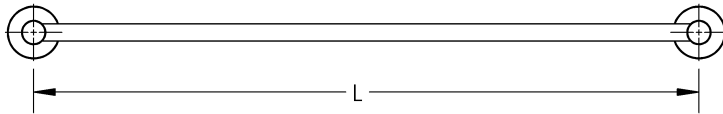

Length	Diameter	Material
18" 24"	6"	Metal

Gasa - Towel Bar

MECHANICAL DATA

INSTALLATION

Includes stainless steel screws to install into adequate structural blocking

HARDWARE

Quantity : 4

Quantity : 4