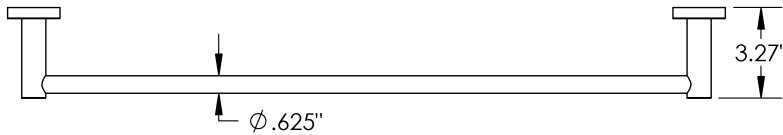

Length	Diameter	Material
18" 24"	6"	Metal

Gasa - Towel Bar

MECHANICAL DATA

INSTALLATION

Includes stainless steel screws to install into adequate structural blocking

HARDWARE

Quantity : 4

Quantity : 4