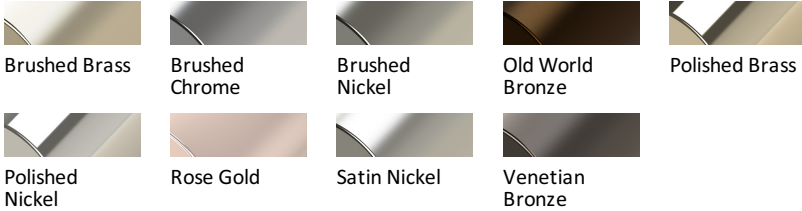

ABBREVIATION LEGEND

Standard Finish

Chrome Matte Black Satin

Custom Finish

Brushed Brass Brushed Chrome Brushed Nickel Old World Bronze Polished Brass
Polished Nickel Rose Gold Satin Nickel Venetian Bronze

Length	Diameter	Material
18" 24"	6"	Metal

Gasa - Towel Bar

MECHANICAL DATA

INSTALLATION

Includes stainless steel screws to install into adequate structural blocking

HARDWARE

Quantity : 4

Quantity : 4