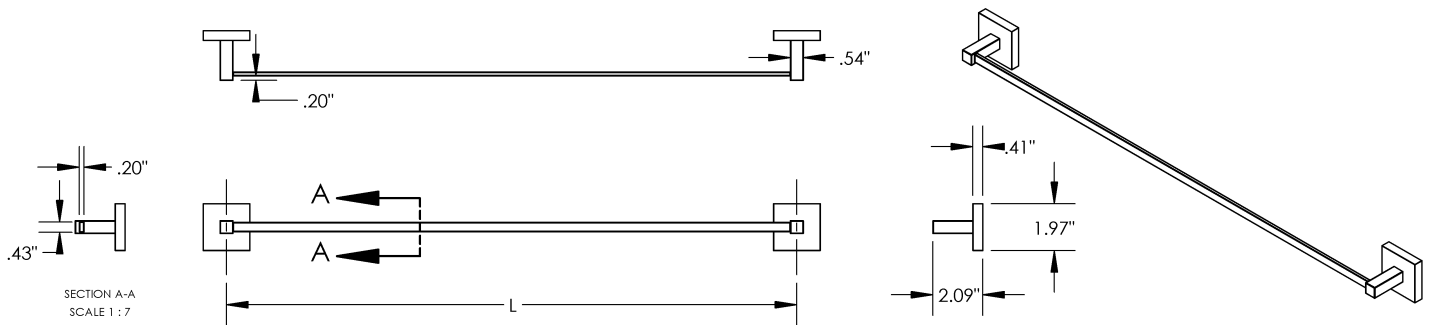

Length
18" | 24"

Material
Brass

Gen - Towel Bar

MECHANICAL DATA

INSTALLATION

Includes stainless steel screws to install into adequate structural blocking

HARDWARE

Quantity : 4