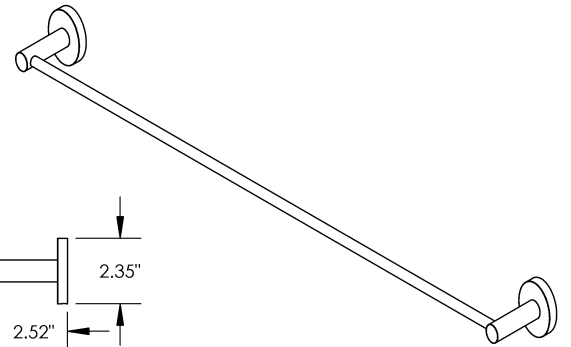

MECHANICAL DATA

INSTALLATION

Includes stainless steel screws to install into adequate structural blocking

HARDWARE

Quantity : 4

Quantity : 4

Quantity : 1

PRODUCT FAMILY