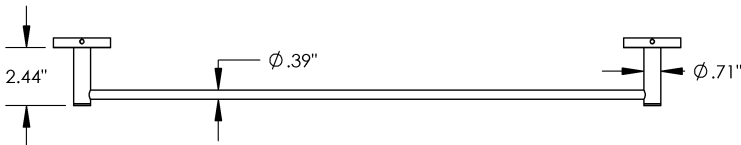

Brushed Nickel

Old World Bronze

Polished Brass

Polished Nickel

Rose Gold

Satin Nickel

Venetian Bronze

Length
18" | 24"

Material
Brass

Hale - Towel Bar

MECHANICAL DATA

INSTALLATION

Includes stainless steel screws to install into adequate structural blocking

HARDWARE

Quantity : 4

Quantity : 4