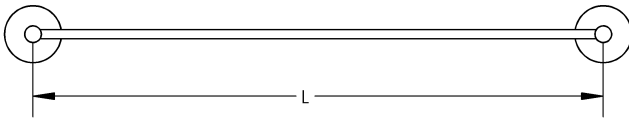

Brushed Nickel

Old World Bronze

Polished Brass

Polished Nickel

Rose Gold

Satin Nickel

Venetian Bronze

Length
18" | 24"

Material
Brass

Hale - Towel Bar

MECHANICAL DATA

INSTALLATION

Includes stainless steel screws to install into adequate structural blocking

HARDWARE

Quantity : 4

Quantity : 4