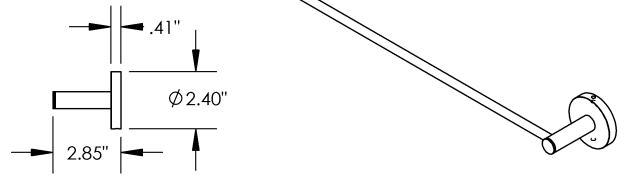

Brushed Nickel

Old World Bronze

Polished Brass

Polished Nickel

Rose Gold

Satin Nickel

Venetian Bronze

Length
18" | 24"

Material
Brass

Hale - Towel Bar

MECHANICAL DATA

INSTALLATION

Includes stainless steel screws to install into adequate structural blocking

HARDWARE

Quantity : 4

Quantity : 4