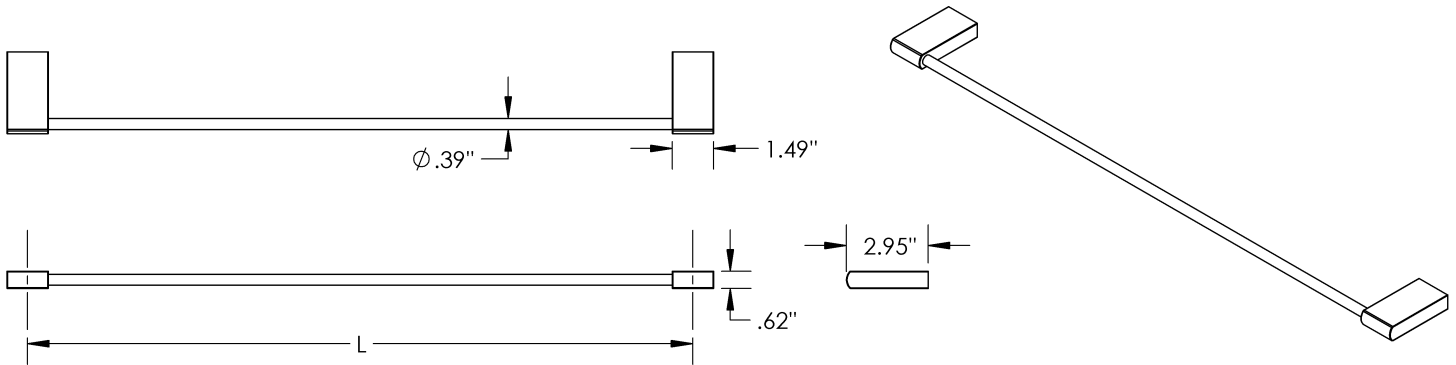

MECHANICAL DATA

INSTALLATION

Includes stainless steel screws to install into adequate structural blocking

HARDWARE

Quantity : 4

Quantity : 4

Quantity : 1

PRODUCT FAMILY