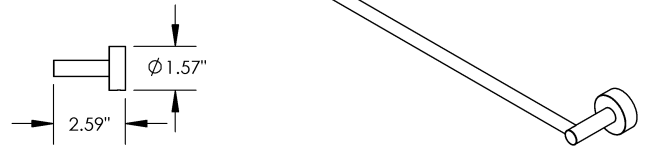

Length

18" | 24"

Material

Brass

Hydra - Towel Bar

MECHANICAL DATA

INSTALLATION

Includes stainless steel screws to install into adequate structural blocking