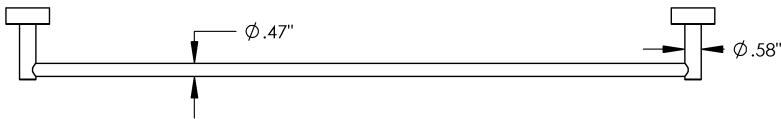

Length

18" | 24"

Material

Brass

Hydra - Towel Bar

MECHANICAL DATA

INSTALLATION

Includes stainless steel screws to install into adequate structural blocking