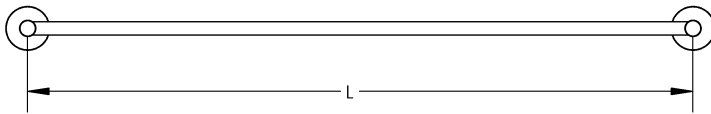

Length

18" | 24"

Material

Brass

Hydra - Towel Bar

MECHANICAL DATA

INSTALLATION

Includes stainless steel screws to install into adequate structural blocking