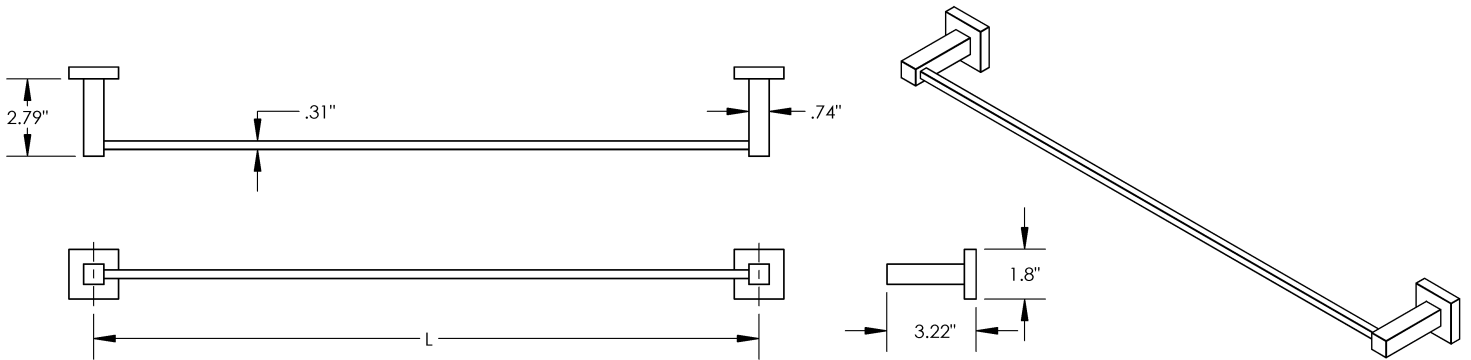

Length
18" | 24"

Material
Brass

Jan - Towel Bar

MECHANICAL DATA

INSTALLATION

Includes stainless steel screws to install into adequate structural blocking

HARDWARE

Quantity : 4