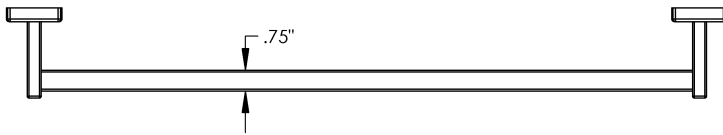

Length

18" | 24" | 30"

Diameter

5"

Material

Stainless Steel

Jeju - Towel Bar

MECHANICAL DATA

INSTALLATION

Includes stainless steel screws to install into adequate structural blocking

HARDWARE

Quantity : 4

Quantity : 4

Quantity : 1

PRODUCT FAMILY