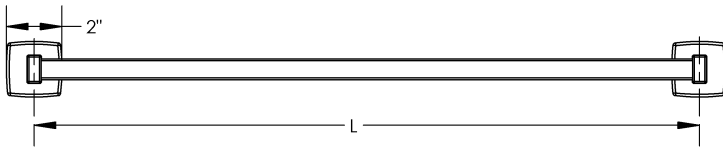

Length

18" | 24" | 30"

Diameter

5"

Material

Stainless Steel

Jeju - Towel Bar

MECHANICAL DATA

INSTALLATION

Includes stainless steel screws to install into adequate structural blocking

HARDWARE

Quantity : 4

Quantity : 4

Quantity : 1

PRODUCT FAMILY