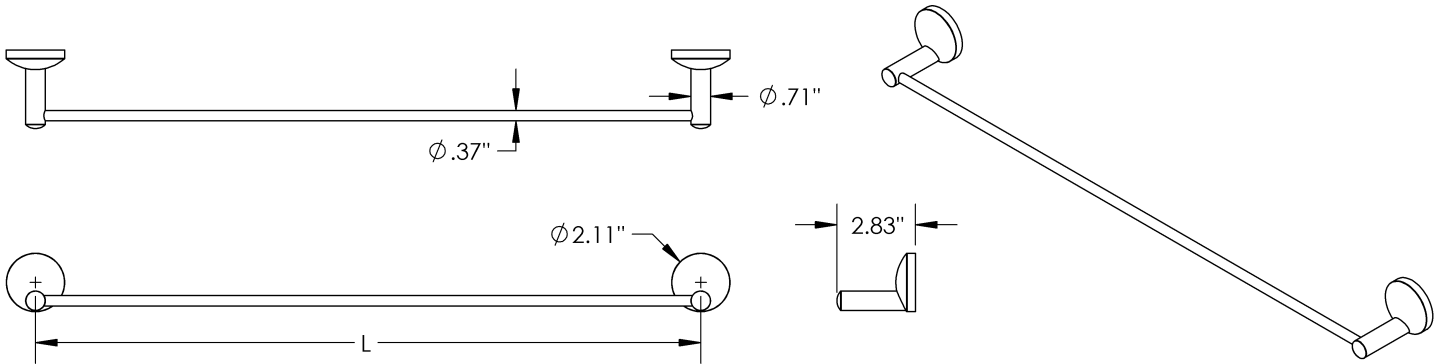

MECHANICAL DATA

INSTALLATION

Includes stainless steel screws to install into adequate structural blocking

HARDWARE

Quantity : 4

Quantity : 4

Quantity : 1

PRODUCT FAMILY