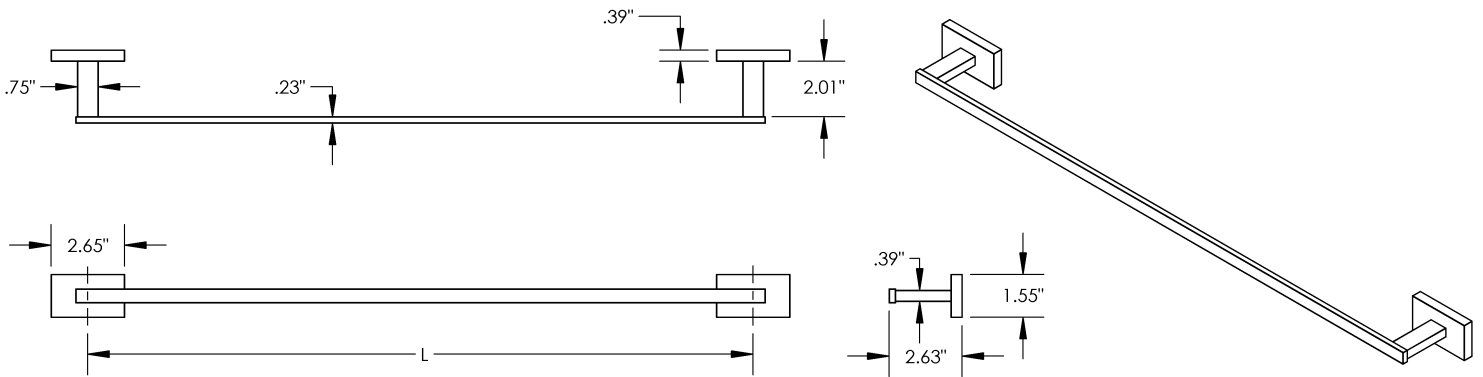

Length
18" | 24"

Material
Brass

Lize - Towel Bar

MECHANICAL DATA

INSTALLATION

Includes stainless steel screws to install into adequate structural blocking

HARDWARE

Quantity : 4