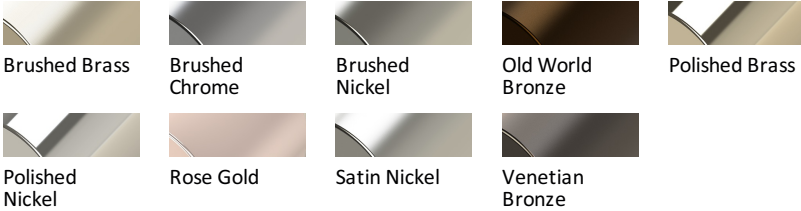

ABBREVIATION LEGEND

Standard Finish

Chrome Matte Black Satin

Custom Finish

Brushed Brass Brushed Chrome Brushed Nickel Old World Bronze Polished Brass
Polished Nickel Rose Gold Satin Nickel Venetian Bronze

Length
18" | 24"

Material
Brass

Lize - Towel Bar

MECHANICAL DATA

INSTALLATION

Includes stainless steel screws to install into adequate structural blocking

HARDWARE

Quantity : 4