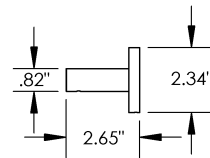

Length
18" | 24"

Material
Brass

Mesa - Towel Bar

MECHANICAL DATA

INSTALLATION

Includes stainless steel screws to install into adequate structural blocking

HARDWARE

Quantity : 4