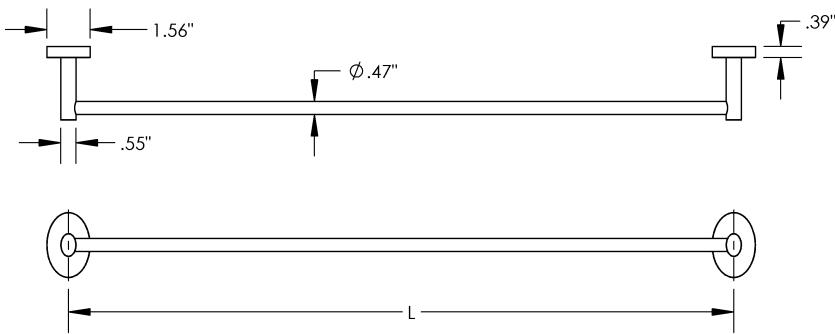

Length
18" | 24"

Material
Brass

Mesa - Towel Bar

MECHANICAL DATA

INSTALLATION

Includes stainless steel screws to install into adequate structural blocking

HARDWARE

Quantity : 4