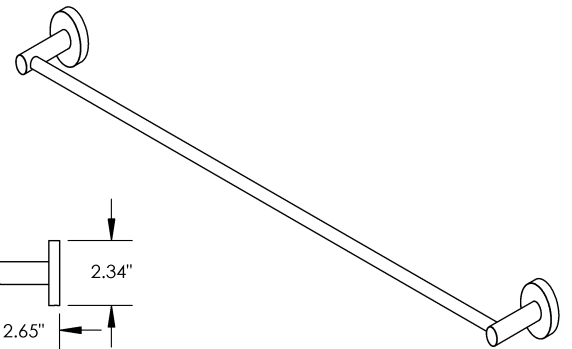

Length
18" | 24"

Material
Brass

Mesa - Towel Bar

MECHANICAL DATA

INSTALLATION

Includes stainless steel screws to install into adequate structural blocking

HARDWARE

Quantity : 4