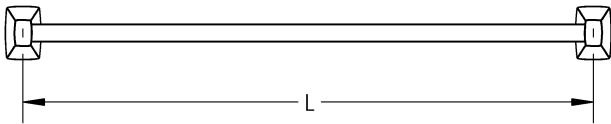

Length

18" | 24" | 30" | 36"

Diameter

6"

Material

Zinc Alloy

Mete - Towel Bar

MECHANICAL DATA

INSTALLATION

Includes stainless steel screws to install into adequate structural blocking

HARDWARE

Quantity : 4

Quantity : 4

Quantity : 1

PRODUCT FAMILY