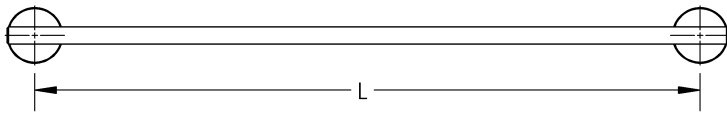

Length

12" | 18" | 24" | 9"

Material

Zinc Alloy | Brass

Myra - Towel Bar

MECHANICAL DATA

INSTALLATION

Includes stainless steel screws to install into adequate structural blocking