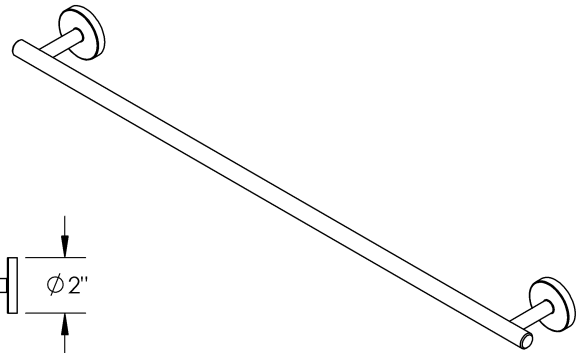

Length

12" | 18" | 24" | 9"

Material

Zinc Alloy | Brass

Myra - Towel Bar

MECHANICAL DATA

INSTALLATION

Includes stainless steel screws to install into adequate structural blocking