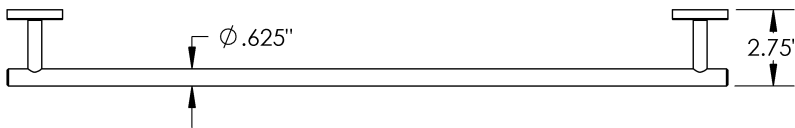

Length

12" | 18" | 24" | 9"

Material

Zinc Alloy | Brass

Myra - Towel Bar

MECHANICAL DATA

INSTALLATION

Includes stainless steel screws to install into adequate structural blocking