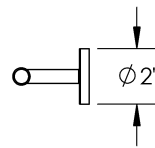

Length

12" | 18" | 24" | 9"

Material

Zinc Alloy | Brass

Myra - Towel Bar

MECHANICAL DATA

INSTALLATION

Includes stainless steel screws to install into adequate structural blocking