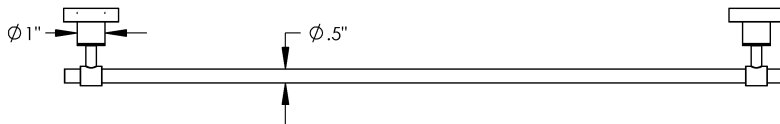

Length
24"

Material
Stainless Steel

Nara - Towel Bar

MECHANICAL DATA

INSTALLATION

Includes stainless steel screws to install into adequate structural blocking

HARDWARE

Quantity : 4