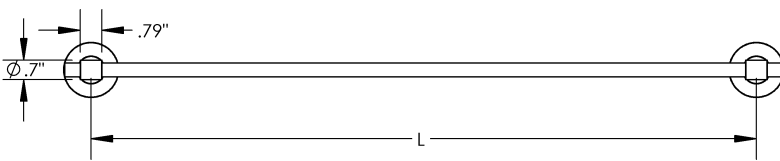

Length
24"

Material
Stainless Steel

Nara - Towel Bar

MECHANICAL DATA

INSTALLATION

Includes stainless steel screws to install into adequate structural blocking

HARDWARE

Quantity : 4