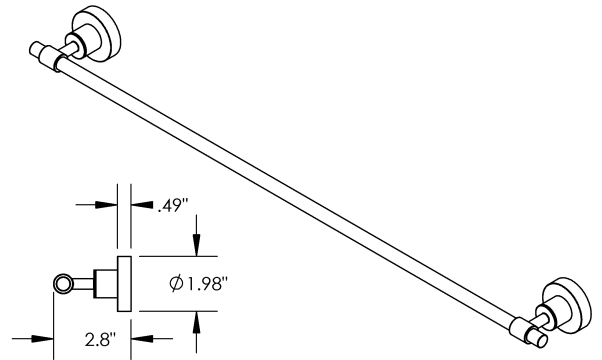

Length
24"

Material
Stainless Steel

Nara - Towel Bar

MECHANICAL DATA

INSTALLATION

Includes stainless steel screws to install into adequate structural blocking

HARDWARE

Quantity : 4