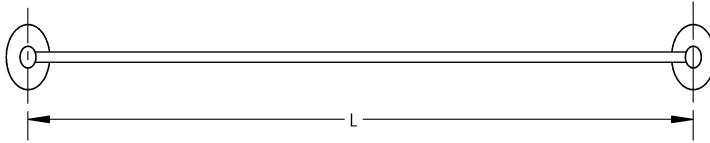

Length
18" | 24"

Material
Brass

Nubra - Towel Bar

MECHANICAL DATA

INSTALLATION

Includes stainless steel screws to install into adequate structural blocking

HARDWARE

Quantity : 4