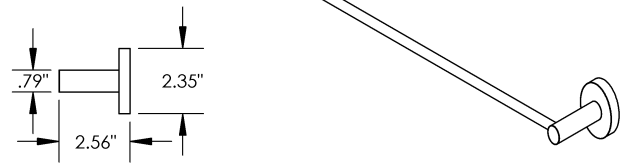

Length
18" | 24"

Material
Brass

Nubra - Towel Bar

MECHANICAL DATA

INSTALLATION

Includes stainless steel screws to install into adequate structural blocking

HARDWARE

Quantity : 4