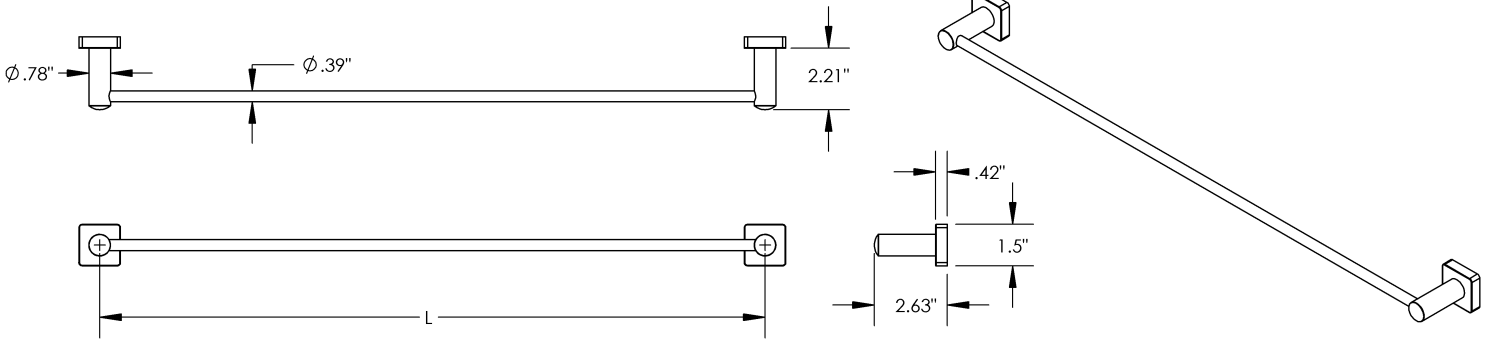

Length
18" | 24"

Material
Brass

Oslo - Towel Bar

MECHANICAL DATA

INSTALLATION

Includes stainless steel screws to install into adequate structural blocking

HARDWARE

Quantity : 4