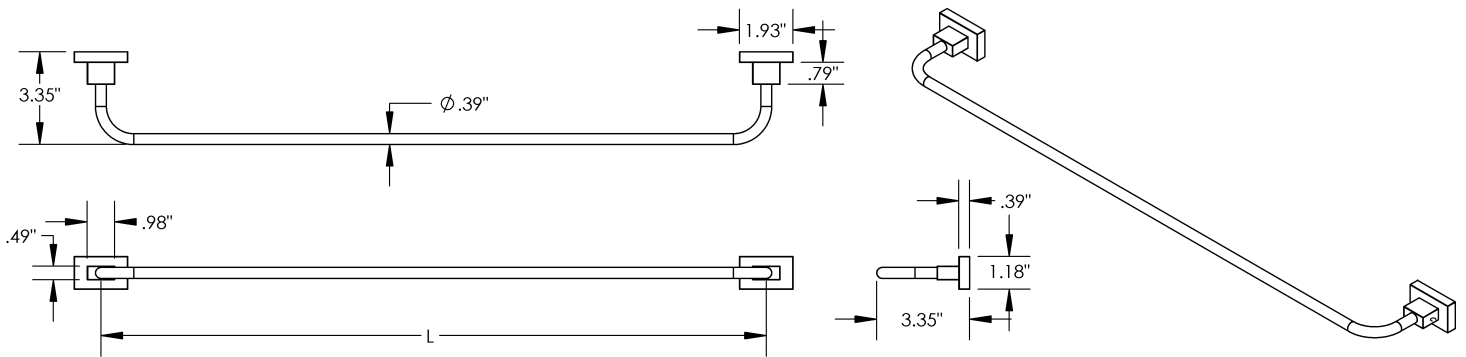

Length Material

24" Brass

Petra - Towel Bar

MECHANICAL DATA

INSTALLATION

Includes stainless steel screws to install into adequate structural blocking

HARDWARE

Quantity : 4