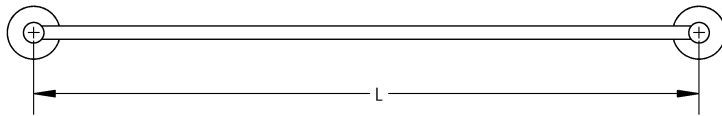

Length

18" | 24" | 30"

Material

Brass | Metal

Salte - Towel Bar

MECHANICAL DATA

INSTALLATION

Includes stainless steel screws to install into adequate structural blocking