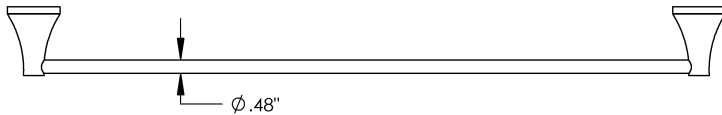

Length

18" | 24" | 30"

Material

Brass | Metal

Salte - Towel Bar

MECHANICAL DATA

INSTALLATION

Includes stainless steel screws to install into adequate structural blocking