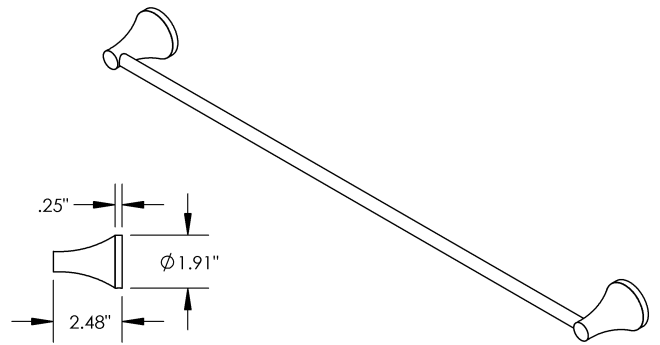

Length

18" | 24" | 30"

Material

Brass | Metal

Salte - Towel Bar

MECHANICAL DATA

INSTALLATION

Includes stainless steel screws to install into adequate structural blocking