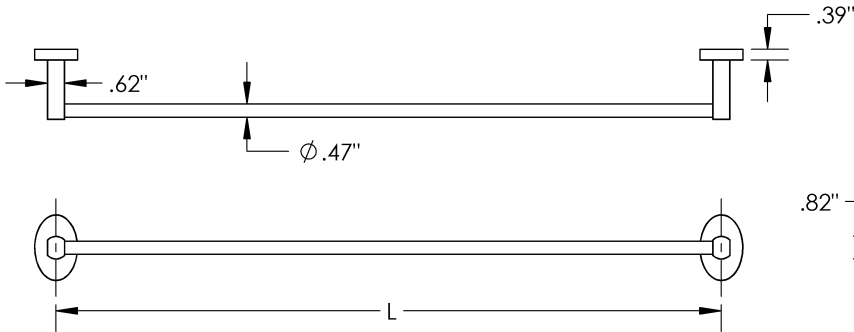

Length

18" | 24"

Material

Brass

Sans - Towel Bar

MECHANICAL DATA

INSTALLATION

Includes stainless steel screws to install into adequate structural blocking