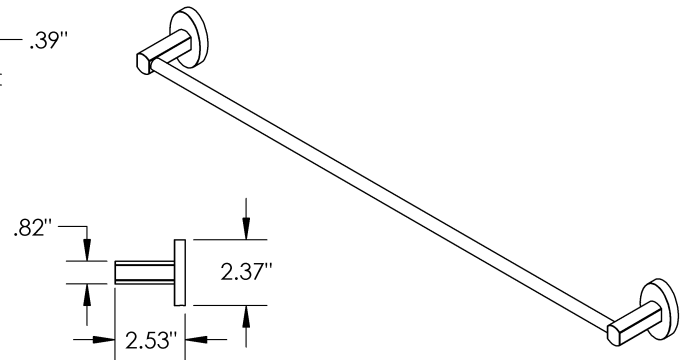

Length

18" | 24"

Material

Brass

Sans - Towel Bar

MECHANICAL DATA

INSTALLATION

Includes stainless steel screws to install into adequate structural blocking