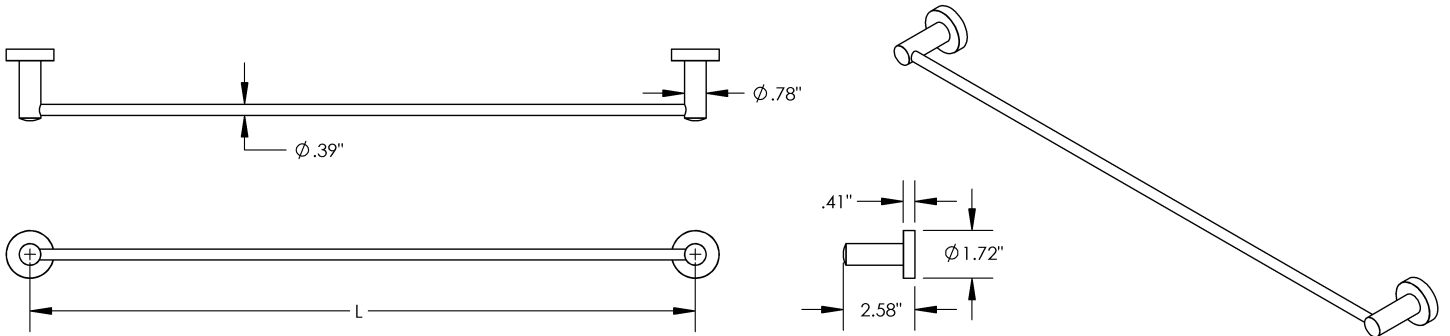

Length
18" | 24"

Material
Brass

Sento - Towel Bar

MECHANICAL DATA

INSTALLATION

Includes stainless steel screws to install into adequate structural blocking

HARDWARE

Quantity : 4