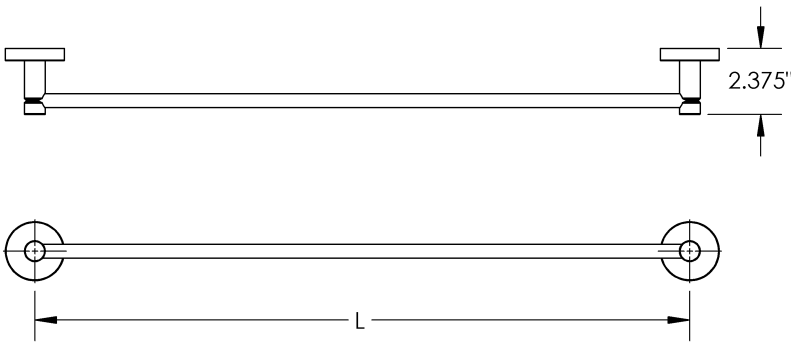

| Length | Diameter | Material |
|-----------------|----------|----------|
| 18" 24" 32" | 7" | Metal |

Siple - Towel Bar

MECHANICAL DATA

INSTALLATION

Includes stainless steel screws to install into adequate structural blocking