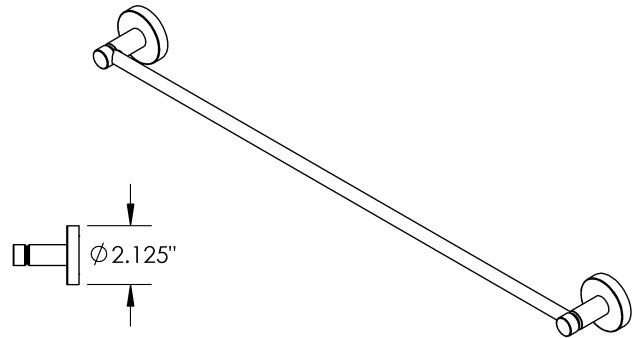

| Length | Diameter | Material |
|-----------------|----------|----------|
| 18" 24" 32" | 7" | Metal |

Siple - Towel Bar

MECHANICAL DATA

INSTALLATION

Includes stainless steel screws to install into adequate structural blocking