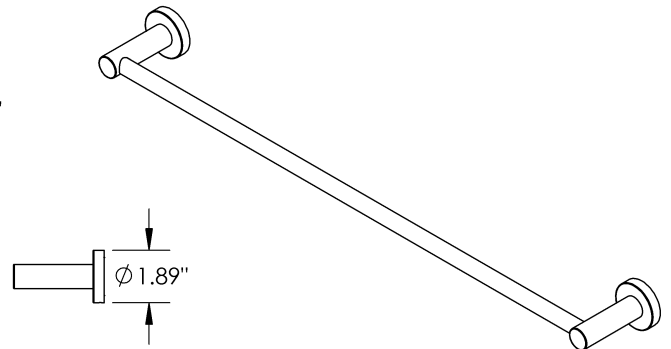

Length	Diameter	Material
18" 24"	6"	Metal

Stor - Towel Bar

MECHANICAL DATA

INSTALLATION

Includes stainless steel screws to install into adequate structural blocking

HARDWARE

Quantity : 4

Quantity : 4