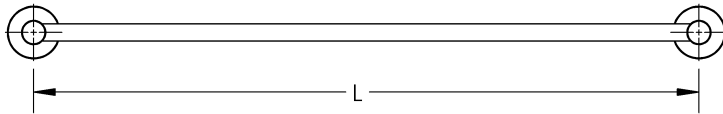

Length	Diameter	Material
18" 24"	6"	Metal

Stor - Towel Bar

MECHANICAL DATA

INSTALLATION

Includes stainless steel screws to install into adequate structural blocking

HARDWARE

Quantity : 4

Quantity : 4