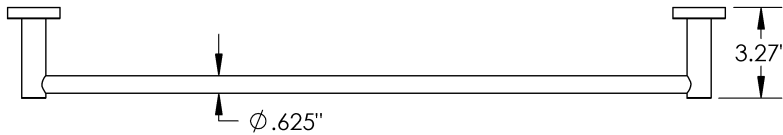

Length	Diameter	Material
18" 24"	6"	Metal

Stor - Towel Bar

MECHANICAL DATA

INSTALLATION

Includes stainless steel screws to install into adequate structural blocking

HARDWARE

Quantity : 4

Quantity : 4