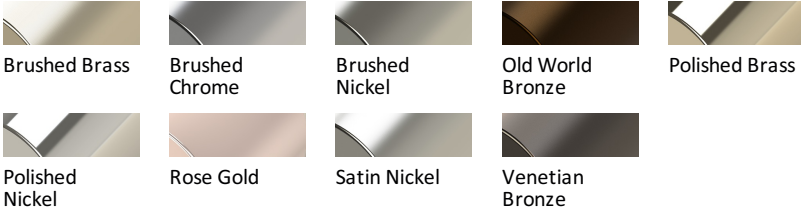

ABBREVIATION LEGEND

Standard Finish

Chrome Matte Black Satin

Custom Finish

Brushed Brass Brushed Chrome Brushed Nickel Old World Bronze Polished Brass
Polished Nickel Rose Gold Satin Nickel Venetian Bronze

Length
18" | 24"

Material
Brass

Tai - Towel Bar

MECHANICAL DATA

INSTALLATION

Includes stainless steel screws to install into adequate structural blocking

HARDWARE

Quantity : 4