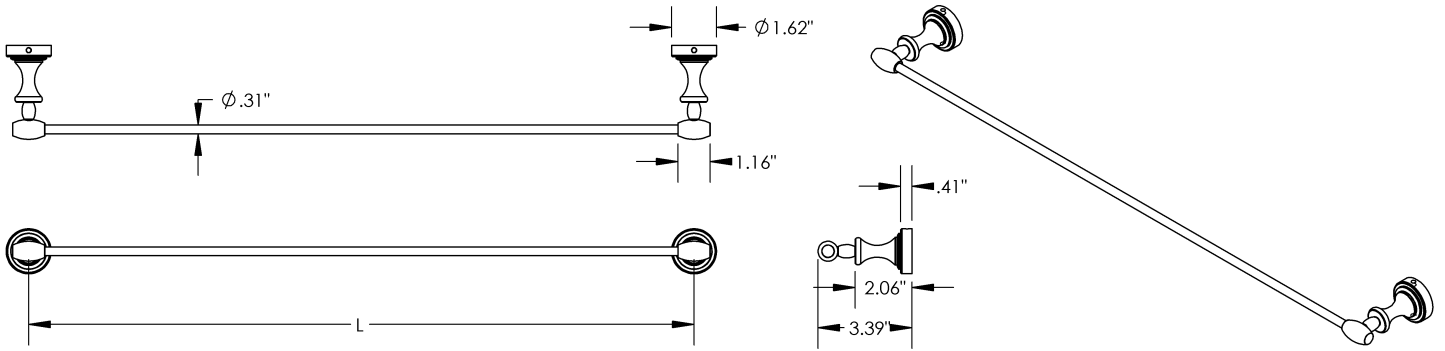

Length
18" | 24"

Material
Brass

Tai - Towel Bar

MECHANICAL DATA

INSTALLATION

Includes stainless steel screws to install into adequate structural blocking

HARDWARE

Quantity : 4