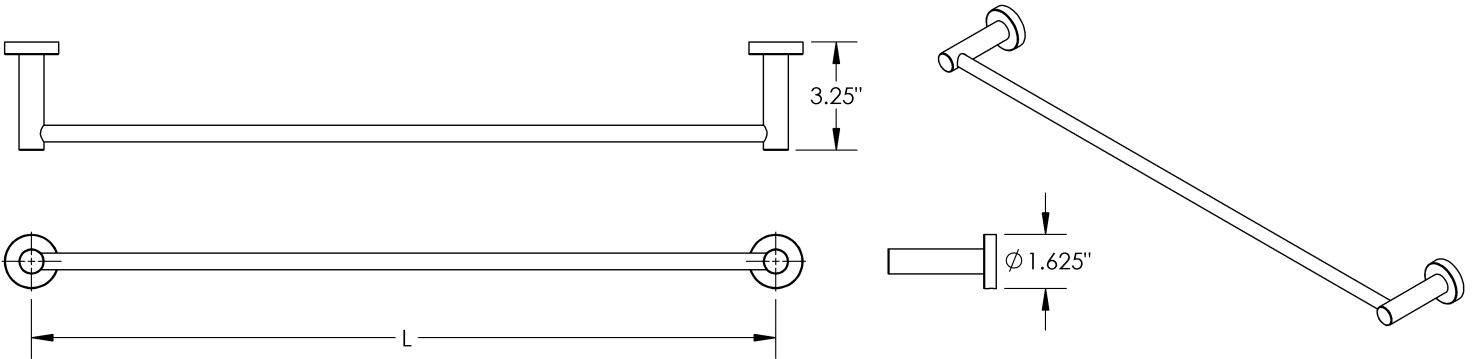

Length	Diameter	Material
18" 24"	7"	Metal

Tino - Towel Bar

MECHANICAL DATA

INSTALLATION

Includes stainless steel screws to install into adequate structural blocking

HARDWARE

Quantity : 4

Quantity : 4