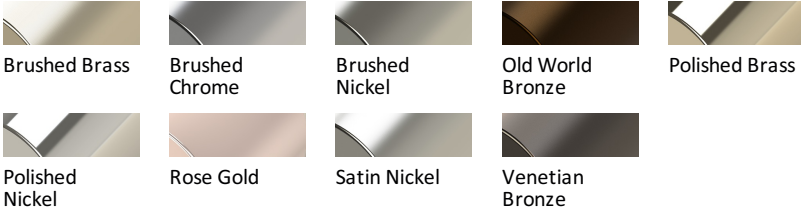

ABBREVIATION LEGEND

Standard Finish

Chrome Matte Black Satin

Custom Finish

Brushed Brass Brushed Chrome Brushed Nickel Old World Bronze Polished Brass
Polished Nickel Rose Gold Satin Nickel Venetian Bronze

Length	Diameter	Material
18" 24"	7"	Metal

Tino - Towel Bar

MECHANICAL DATA

INSTALLATION

Includes stainless steel screws to install into adequate structural blocking

HARDWARE

Quantity : 4

Quantity : 4